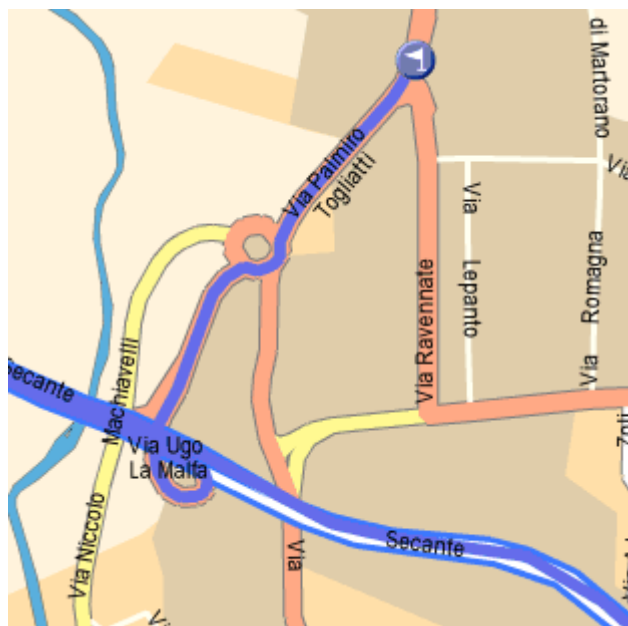

HOW TO REACH THE FOOD SCIENCE UNIVERSITY CAMPUS in CESENA

Located at “Villa Almerici” - Piazza Goidanich 60 (ex Via Ravennate 1020)

BY TRAIN

Get off the train at CESENA

From the train station...

- **Walking** (distance approx. 2 Km)

Exit the station (on the Piazza Sanguinetti side) and turn right

Proceed along Via Europa

Turn right into Via Subborgo Federico Comandini

Pass the Railway Underpass and continue towards Via Ravennate until you reach no. 1020

At the roundabout turn right, towards Centro Commerciale Coming/Facoltà di Agraria

- **Coming from the South:**

Take the **A14 MOTORWAY** → Take the **CESENA** exit and keep right

At both roundabouts head in the direction of FORLÌ, then turn left into Via Calcinaro

Continue until you reach Via Vittoria Mariani and turn left at the roundabout (in Via Ravennate), heading towards Centro/Secante

At the roundabout turn left, towards Centro Commerciale Coming/Facoltà di Agraria