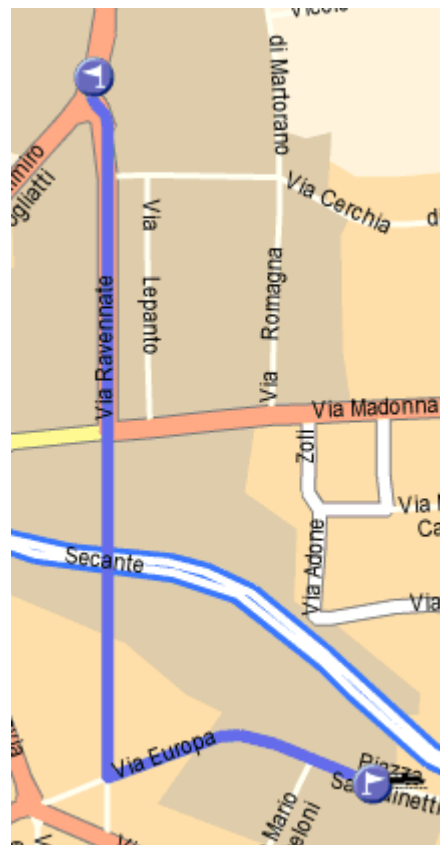

HOW TO REACH THE FOOD SCIENCE UNIVERSITY CAMPUS in CESENA

Located at “Villa Almerici” - Piazza Goidanich 60 (ex Via Ravennate 1020)

BY TRAIN

Get off the train at CESENA

From the train station...

- **Walking** (distance approx. 2 Km)

Exit the station (on the Piazza Sanguinetti side) and turn right

Proceed along Via Europa

Turn right into Via Subborgo Federico Comandini

Pass the Railway Underpass and continue towards Via Ravennate until you reach no. 1020

BY CAR

- **Coming from the North:**

Take the **A14 MOTORWAY** → Take the **CESENA NORD** exit

Continue along the **E45 Roma/Ravenna EXPRESSWAY** , towards ROMA/Centro.

Take the Cesena/Secante/Stadio exit

At the roundabout proceed towards A14/Cervia/Fiera/Martorano

Continue until you reach Via Vittoria Mariani and turn left at the roundabout (in Via Ravennate), heading towards Centro/Secante

At the roundabout turn left, towards Centro Commerciale Coming/Facoltà di Agraria