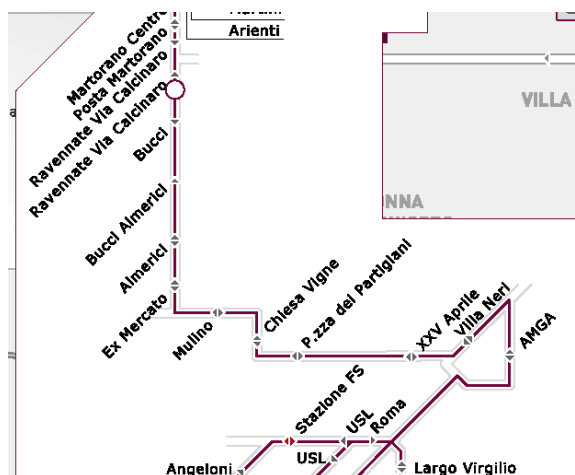

HOW TO REACH THE FOOD SCIENCE UNIVERSITY CAMPUS in CESENA

Located at “Villa Almerici” - Piazza Goidanich 60 (ex Via Ravennate 1020)

BY TRAIN

Get off the train at CESENA

From the train station...

- **Walking** (distance approx. 2 Km)

Exit the station (on the Piazza Sanguinetti side) and turn right

Proceed along Via Europa

Turn right into Via Subborgo Federico Comandini

Pass the Railway Underpass and continue towards Via Ravennate until you reach no. 1020

- **By Taxi**

CO.TA.CE Taxi Service from Piazza Sanguinetti (beside the station), operating 24/7 (tel. 0547 610710)

- **By bus**

Exit the station (on the Piazza Sanguinetti side) and take ATR bus no. 21 (towards Martorano); get off at the Villa Almerici or Bucci Almerici stop (100 metres from the Campus)

BY CAR

- **Coming from the North:**

Take the **A14 MOTORWAY** → Take the **CESENA NORD** exit

Continue along the **E45 Roma/Ravenna EXPRESSWAY** , towards ROMA/Centro.

Take the Cesena/Secante/Stadio exit

At the roundabout proceed towards A14/Cervia/Fiera/Martorano