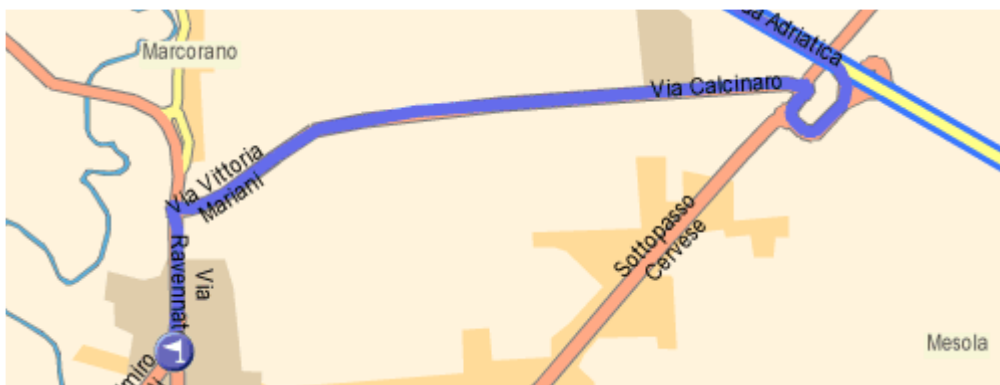

HOW TO REACH THE FOOD SCIENCE UNIVERSITY CAMPUS in CESENA

Located at “Villa Almerici” - Piazza Goidanich 60 (ex Via Ravennate 1020)

BY TRAIN

Get off the train at CESENA

From the train station...

- **Walking** (distance approx. 2 Km)

Exit the station (on the Piazza Sanguinetti side) and turn right

Proceed along Via Europa

Turn right into Via Subborgo Federico Comandini

Pass the Railway Underpass and continue towards Via Ravennate until you reach no. 1020

BY CAR

- **Coming from the North:**

Take the **A14 MOTORWAY** → Take the **CESENA NORD** exit

Continue along the **E45 Roma/Ravenna EXPRESSWAY** , towards ROMA/Centro.

Take the Cesena/Secante/Stadio exit

At the roundabout proceed towards A14/Cervia/Fiera/Martorano

At the roundabout turn right, towards Centro Commerciale Coming/Facoltà di Agraria

- **Coming from the South:**

Take the **A14 MOTORWAY** → Take the **CESENA** exit and keep right

At both roundabouts head in the direction of FORLÌ, then turn left into Via Calcinaro